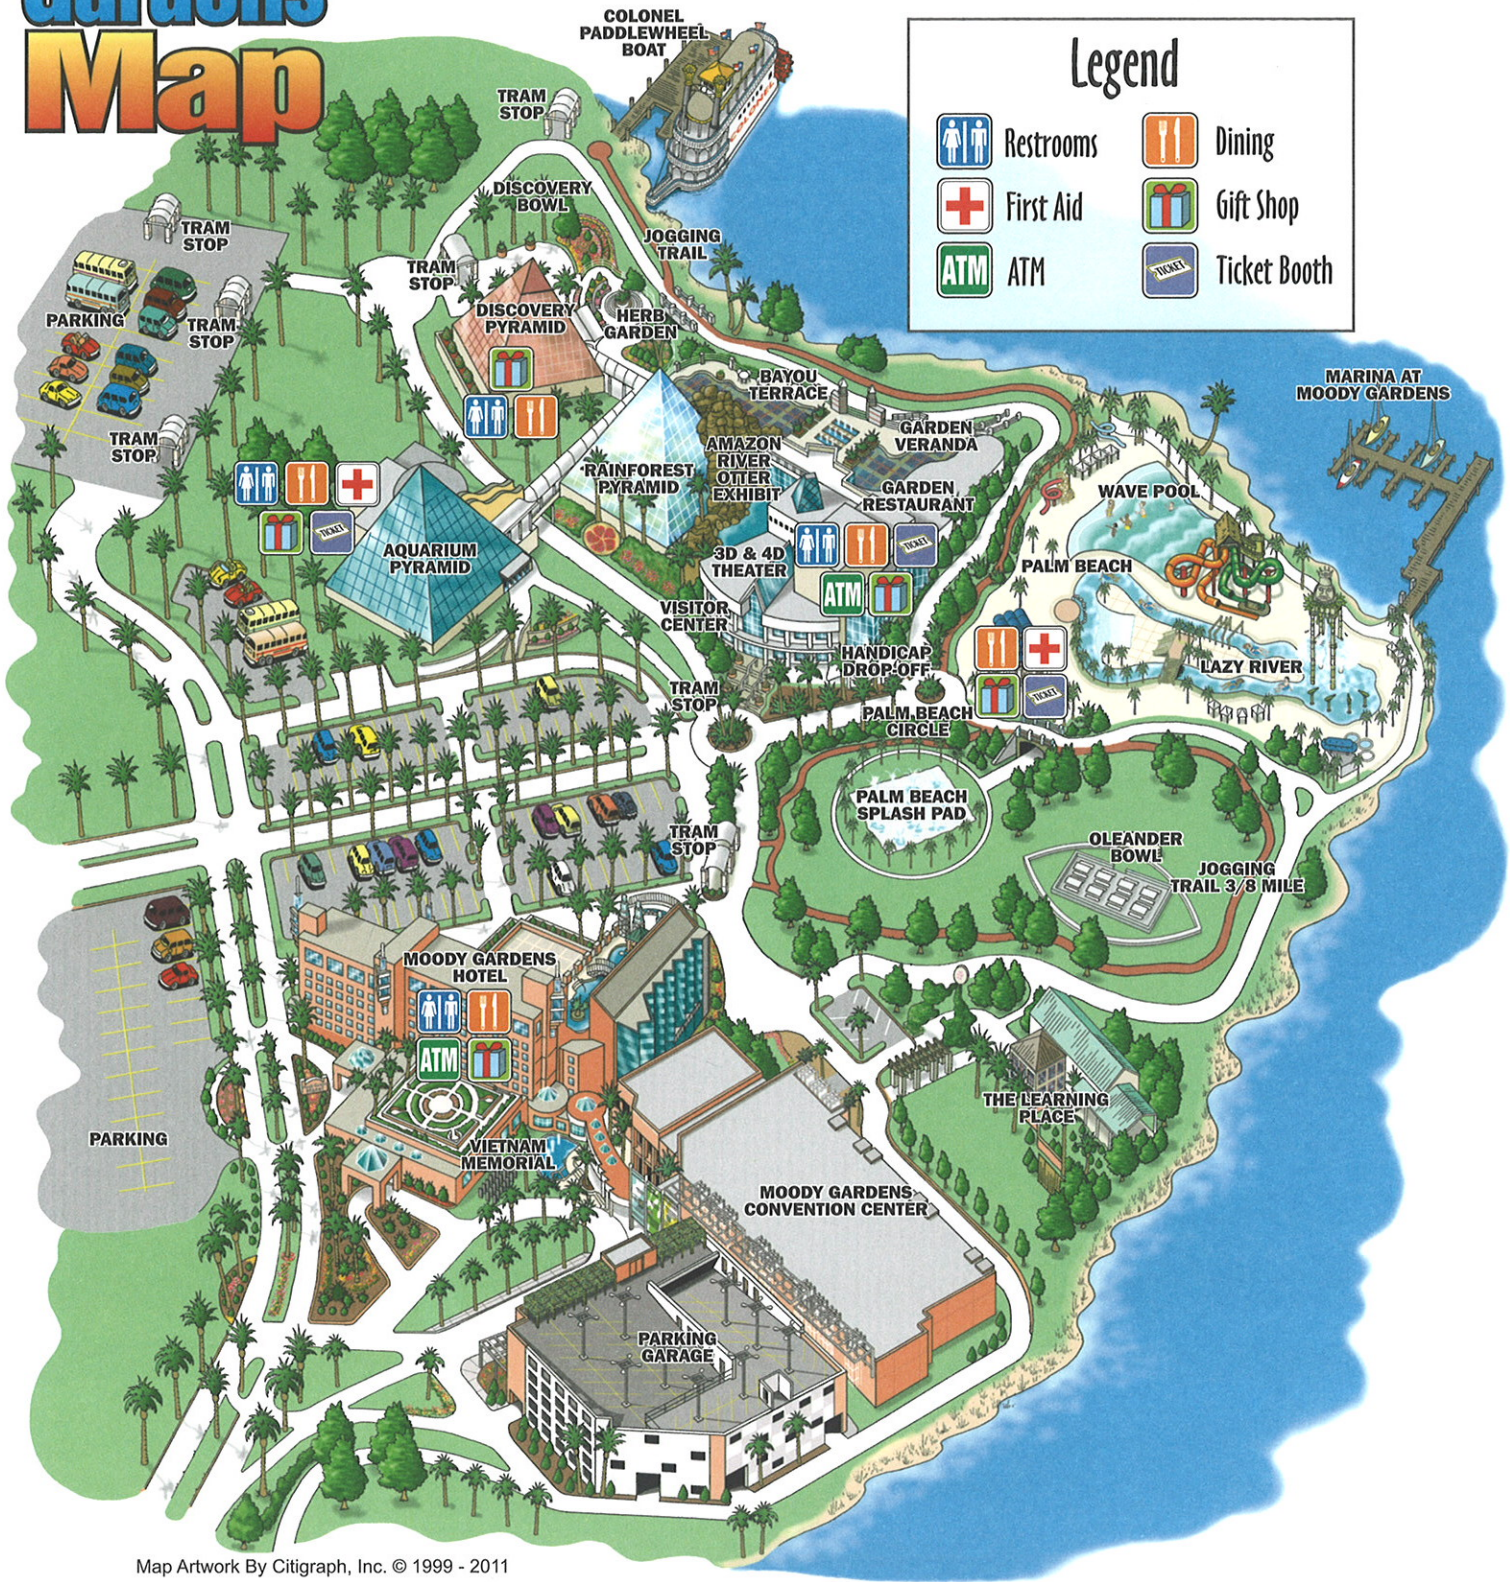

Moody Gardens Map

UPGRADE YOUR PURCHASE TOWARD AN ANNUAL MEMBERSHIP
- ASK FOR DETAILS AT ANY TICKET BOOTH -

Map Artwork By Citigraph, Inc. © 1999 - 2011

COLONEL PADDLEWHEELER SAILS AT: _____

RIDEFILM THEATER SHOWTIMES: _____

3D THEATER SHOWTIMES: _____

DISCOVERY MUSEUM OPENS: _____

4D THEATER SHOWTIMES: _____

PALM BEACH HOURS: _____